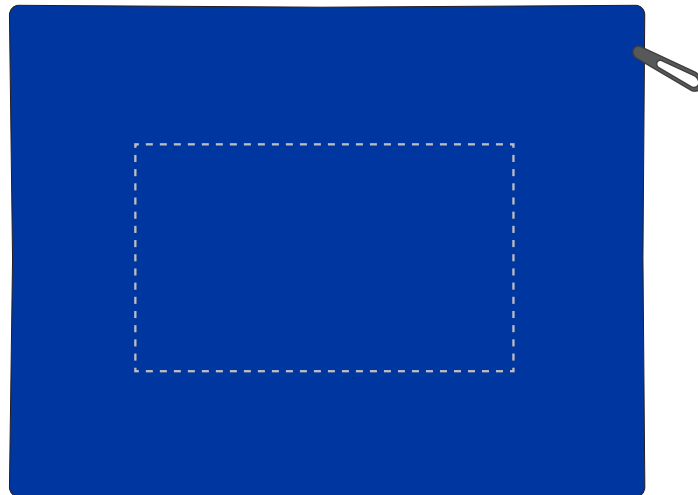

Your Ref:	Quantity:	Product Code: QB0011
Our Ref:	Version: 1	Product Colour: BLUE

PRINTING CONCERNS:

We stock this item in the following colours

**PANTONE REFERENCE(S)**
 Full colour transfer

ARTWORK SCALE 50%

TOP OF THE BAG

FRONT OF THE BAG

Product Image for visualisation
- colours may vary

The dashed line is to demonstrate print area and will not appear on your printed item

PLEASE NOTE:

- All colours including print and product are for visual purposes only and should not be regarded as the actual colour of the product and print.
- Some products may vary from batch to batch and may differ from previous orders.
- The colour and texture of a product can also have an effect on the final print colour.
- By approving this order we accept that you understand these terms.

To proceed, please approve visual via the online system.

ARTWORK SCALE 100%
Max print area: 100mm x 60mm
TOP OF THE BAG

ARTWORK SCALE 100%
Max print area: 100mm x 60mm
FRONT OF THE BAG