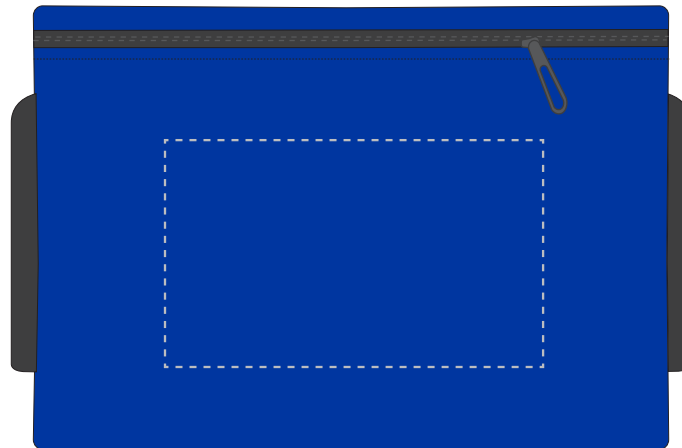

Your Ref:	Quantity:	Product Code: QB0011
Our Ref:	Version: 1	Product Colour: BLUE

PRINTING CONCERNS:

We stock this item in the following colours

**PANTONE REFERENCE(S)**
 Full colour transfer

ARTWORK SCALE 50%

TOP OF THE BAG

FRONT OF THE BAG

Product Image for visualisation
- colours may vary

The dashed line is to demonstrate print area and will not appear on your printed item

PLEASE NOTE:

- All colours including print and product are for visual purposes only and should not be regarded as the actual colour of the product and print.
- Some products may vary from batch to batch and may differ from previous orders.
- The colour and texture of a product can also have an effect on the final print colour.
- By approving this order we accept that you understand these terms.

To proceed, please approve visual via the online system.

ARTWORK SCALE 100%
Max print area: 100mm x 60mm
TOP OF THE BAG

ARTWORK SCALE 100%
Max print area: 100mm x 60mm
FRONT OF THE BAG