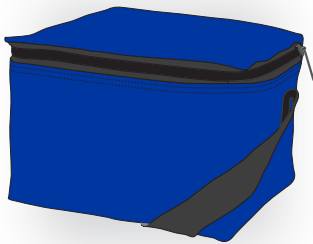

Your Ref:	Quantity:	Product Code: QB0011
Our Ref:	Version: 1	Product Colour: BLUE

PRINTING CONCERNS:

We stock this item in the following colours

**PANTONE REFERENCE(S)**
 Full colour transfer

ARTWORK SCALE 50%

TOP OF THE BAG

FRONT OF THE BAG

Product Image for visualisation
- colours may vary

The dashed line is to demonstrate print area and will not appear on your printed item

PLEASE NOTE:

- All colours including print and product are for visual purposes only and should not be regarded as the actual colour of the product and print.
- Some products may vary from batch to batch and may differ from previous orders.
- The colour and texture of a product can also have an effect on the final print colour.
- By approving this order we accept that you understand these terms.